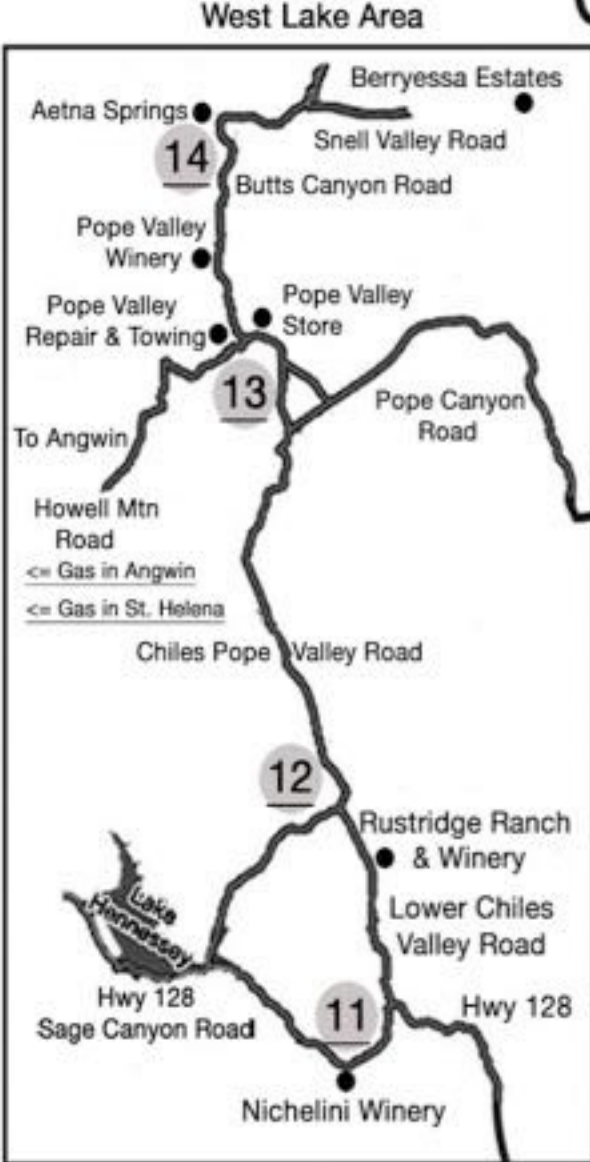

# The Greater Lake Berryessa Region

To BLM Knoxville OHV & Recreation Area  
34 Miles to Lower Lake

Free Public Facilities: Oak Shores/Smittle Creek Day Use Parks are open on the west shore. Go to [www.usbr.gov/mp/cao/Berryessa](http://www.usbr.gov/mp/cao/Berryessa) for details. Oak Shores and Smittle Creek offer nice hiking opportunities and more than 100 picnic sites. Two hand launches for non-motorized car-top boats are also available.  
707-966-2111

10 Miles to Pope Valley

**Putah Canyon Recreation Area**  
Boat launching, day use, RV & tent camping  
707-966-9051  
[www.royalelkparkmanagement.com/Lake\\_Berryessa.html](http://www.royalelkparkmanagement.com/Lake_Berryessa.html)

- 1 Monticello Dam
  - 2 Markley Cove Resort
  - 3 Wragg Canyon Road
  - 4 Moskowite Corners
  - 5 Steele Canyon Recreation Area
  - 6 Turtle Rock
  - 7 Spanish Flat Village Center
  - 8 Oak Shores/Smittle Creek/Visitors Center
  - 9 Monticello Shores/Berryessa Point RAs
  - 10 Pope Canyon Road/ Putah Canyon RA
  - 11 Hwy 128 @ Lower Chiles Valley Road
  - 12 Pope Valley Road
  - 13 Pope Valley
  - 14 Aetna Springs
- |                |                   |
|----------------|-------------------|
| 1=>2 3.0 miles | 9 =>10 2.8 miles  |
| 2=>3 5.3 miles | 10=>13 10.2 miles |
| 3=>4 3.0 miles | 6 => 11 3.0 miles |
| 4=>5 5.0 miles | 11=>12 3.2 miles  |
| 4=>6 4.7 miles | 12=>13 8.5 miles  |
| 6=>7 5.0 miles | 13=>14 3.7 miles  |
| 7=>8 2.4 miles |                   |
| 8=>9 2.4 miles |                   |

<= Gas in Napa

16 Miles to Napa

9 Miles to Winters

Gas in Winters =>

Note: No auto gas available between Winters and Napa or at Lake Berryessa!